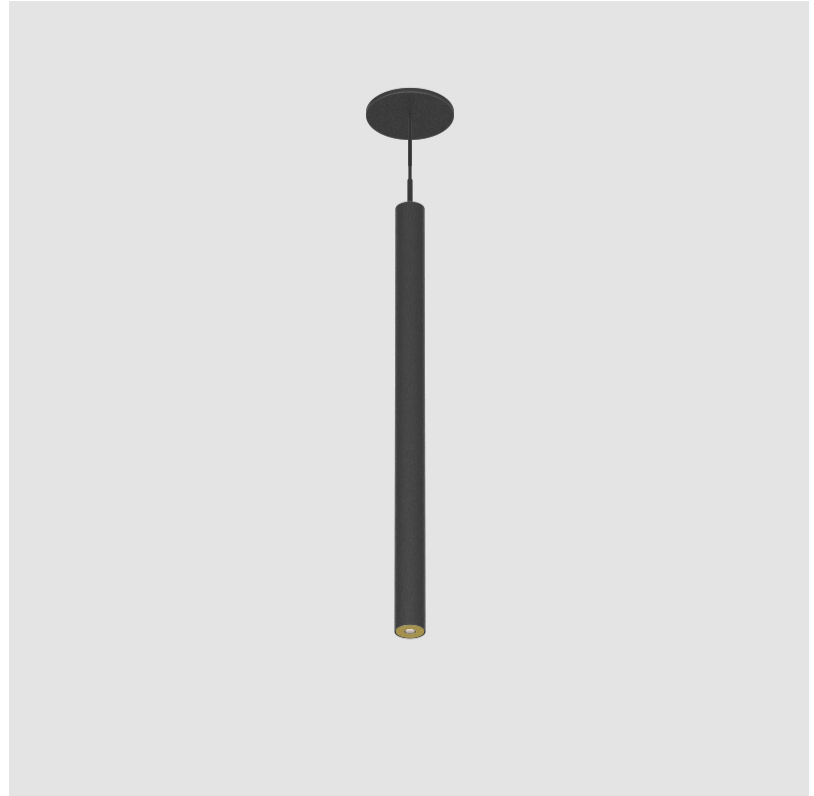

HANGOVER PLUG MONOPOINT RECESSED CANOPY SUSPENSION

A30841-

PROJECT _____

TYPE _____

SPECIFIER _____

QUANTITY _____

DATE _____

A