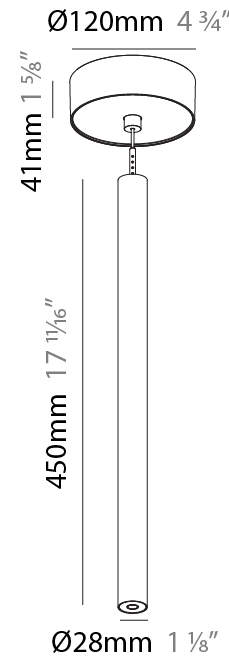

GENERAL

Series: Hangover
Subseries: Hangover Plug Monopoint Surface Canopy
Brand: Prolight
Division: Architectural
Mounting Type: Suspension
Mounting Location: Ceiling
Subcategory: Pendant

PHYSICAL

Shape: Cylinder
Diameter (mm): 28
Diameter (in): 1 1/8
Height (mm): 450
Height (in): 17 11/16
Max. Overall Height (mm): 2450
Max. Overall Height (in): 96 7/16
Light Distribution: Downlight
Weight (kg): 0.504
Weight (lbs): 1.11
Fixture Finish: [SSR / BKV / CWI / CRY / HAB / UFT / ITA / RUA / FTG / MYG / LOD / PUS / FRO / FUP / KIA / POP / BLS / SPG / MEY / GOH / GUM / CHC / COM / ABZ / JAG / OBR / MOS / ROR](#)
Fixture Material: Aluminum
Cable Details: [2000mm or 4000mm Black Cable](#)

ELECTRICAL

Lamp Type: LED (Zhaga Standard)
Input Wattage (W): 6.6
Total Output Wattage (W): 6
Dimming: Tri-Mode (Non-Dimming and Phase Dimming (120Vac only) and 0-10V Dimming)
Driver Included: Yes
Driver Location: External
Driver Type: Constant Current - Universal
Driver Class: Class 2
Housing: ENCP3 w/quick connect
Input Voltage (V): 120 - 277
Constant Current (MA): 500

LED

Number of LEDs: 1
Color Temperature (°K): [2700 / 3000 / 4000](#)
Max. Delivered Lumen (lm): 330 / 360 / 380
CRI: >90 CRI
Lamp Life (hrs): 50000
Upon Request: ***3500K available in minimum quantities (larger quantities upon request)

OPTICAL

Optic°: [24 / 32 / 34 / 55 / 58](#)

RATINGS AND CERTIFICATIONS

Certified By: Certified for North American Standards
IP rating: IP20