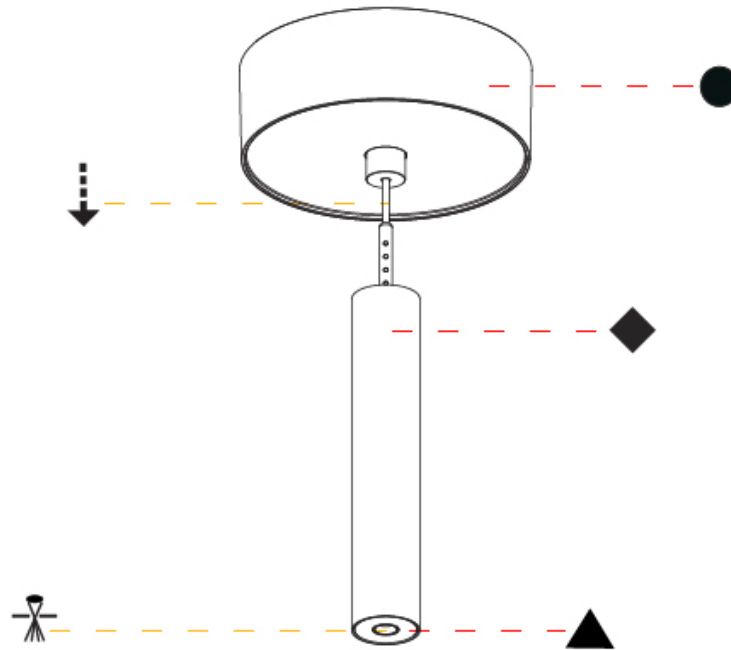

Shape: Cylinder
 Diameter (mm): 28
 Diameter (in): 1 1/8
 Height (mm): 150
 Height (in): 5 7/8
 Max. Overall Height (mm): 2150
 Max. Overall Height (in): 84 3/8
 Light Distribution: Downlight
 Weight (kg): 0.422
 Weight (lbs): 0.93
 Fixture Finish: [SSR / BKV / CWI / CRY / HAB / UFT / ITA / RUA / FTG / MYG / LOD / PUS / FRO / FUP / KIA / POP / BLS / SPG / MEY / GOH / GUM / CHC / COM / ABZ / JAG / OBR / MOS / ROR](#)
 Fixture Material: Aluminum
 Cable Details: [2000mm or 4000mm Black Cable](#)

OPTICAL

Optic°: [24 / 32 / 34 / 55 / 58](#)

RATINGS AND CERTIFICATIONS

Certified By: Certified for North American Standards
 IP rating: IP20

HANGOVER PLUG MONOPOINT SURFACE CANOPY SUSPENSION

A30824-

| |
|-----------|
| PROJECT |
| TYPE |
| SPECIFIER |
| QUANTITY |
| DATE |