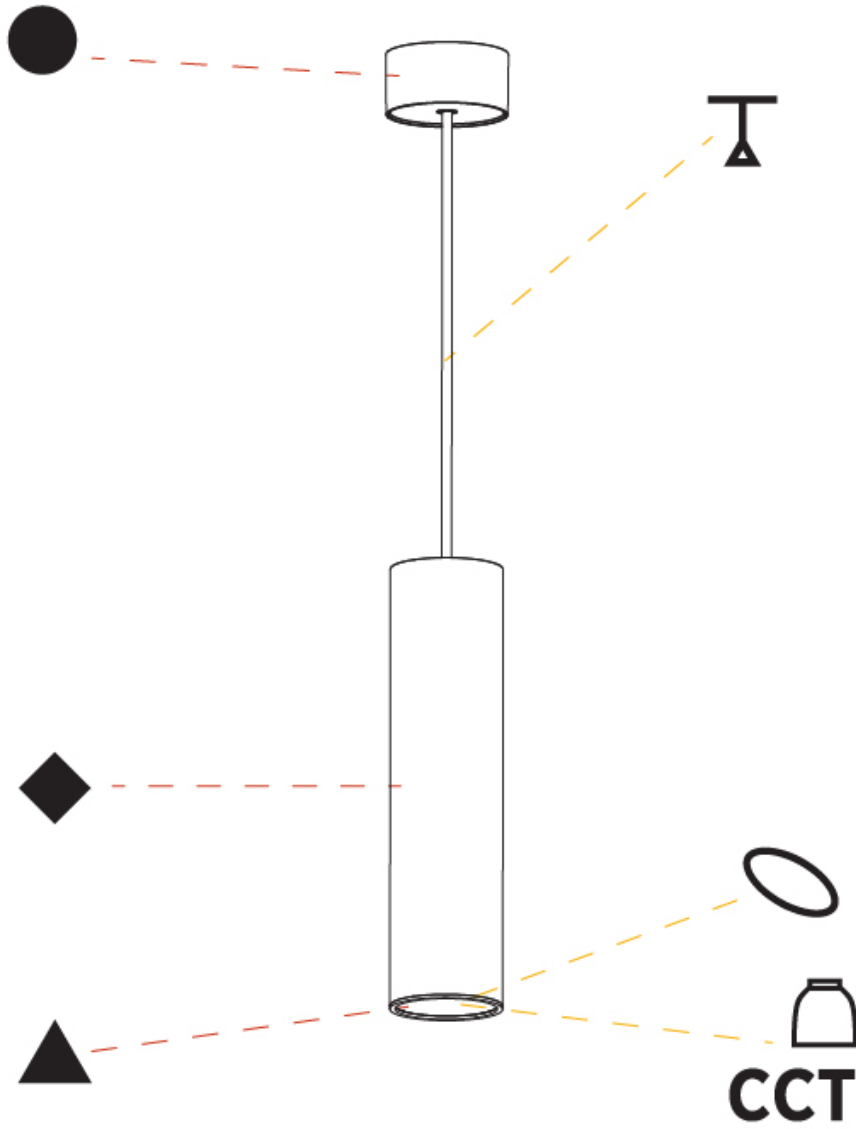

HANGOVER MONOPOINT SURFACE CANOPY SUSPENSION

A300167-

PROJECT	_____
TYPE	_____
SPECIFIER	_____
QUANTITY	_____
DATE	_____