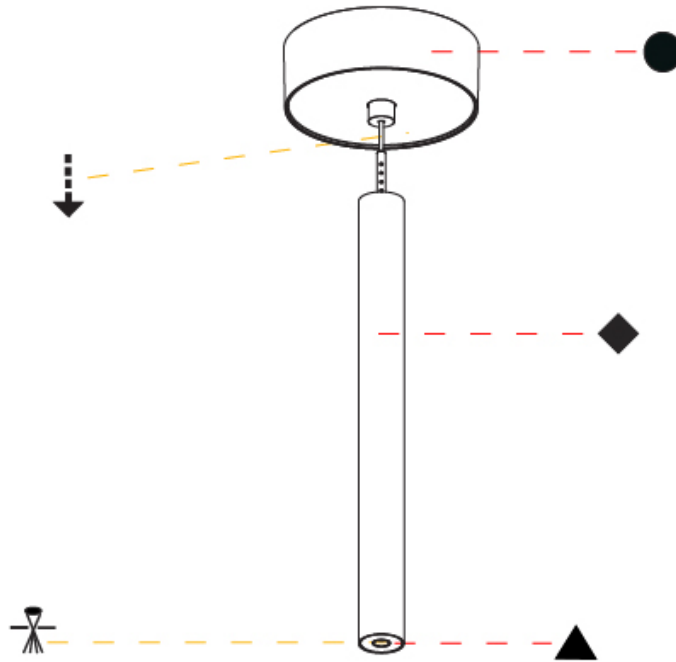

Shape: Cylinder
 Diameter (mm): 28
 Diameter (in): 1 1/8
 Height (mm): 300
 Height (in): 11 13/16
 Max. Overall Height (mm): 2300
 Max. Overall Height (in): 90 3/16
 Light Distribution: Downlight
 Weight (kg): 0.75
 Weight (lbs): 1.65
 Fixture Finish: [SSR / BKV / CWI / CRY / HAB / UFT / ITA / RUA / FTG / MYG / LOD / PUS / FRO / FUP / KIA / POP / BLS / SPG / MEY / GOH / GUM / CHC / COM / ABZ / JAG / OBR / MOS / ROR](#)
 Fixture Material: Aluminum
 Cable Details: [2000mm or 4000mm Black Cable](#)

OPTICAL

Optic°: [24 / 32 / 34 / 55 / 58](#)

RATINGS AND CERTIFICATIONS

Certified By: Certified for North American Standards
 IP rating: IP20

HANGOVER PLUG MONOPOINT SURFACE CANOPY SUSPENSION

A30845-

| |
|-----------|
| PROJECT |
| TYPE |
| SPECIFIER |
| QUANTITY |
| DATE |

Shape: Cylinder
 Diameter (mm): 28
 Diameter (in): 1 1/8
 Height (mm): 450
 Height (in): 17 11/16
 Max. Overall Height (mm): 2450
 Max. Overall Height (in): 96 7/16
 Light Distribution: Downlight
 Weight (kg): 0.504
 Weight (lbs): 1.11
 Fixture Finish: [SSR / BKV / CWI / CRY / HAB / UFT / ITA / RUA / FTG / MYG / LOD / PUS / FRO / FUP / KIA / POP / BLS / SPG / MEY / GOH / GUM / CHC / COM / ABZ / JAG / OBR / MOS / ROR](#)
 Fixture Material: Aluminum
 Cable Details: [2000mm or 4000mm Black Cable](#)